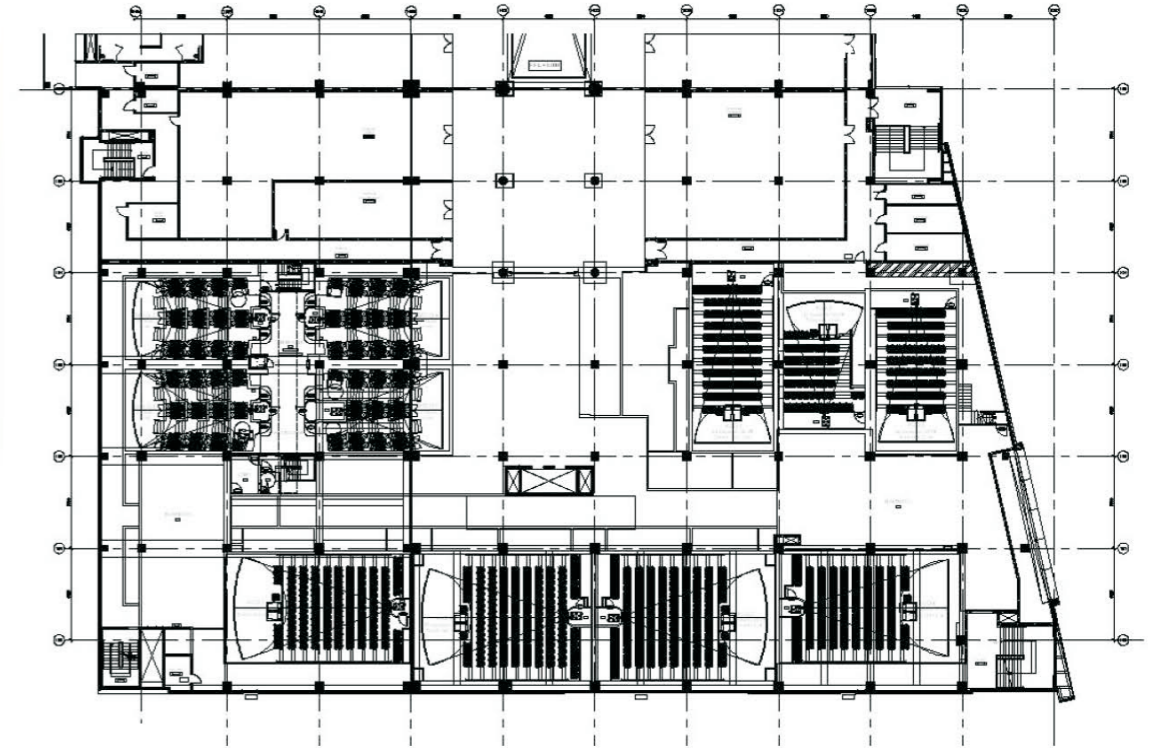

Nation Towers - Floor Plan

CONSULT were appointed to deliver this flag ship cinema project in the heart of Abu Dhabi. The shell presented many challenges since the space was constructed primarily as a retail shell and hence headroom clearances for essential MEP services have been extremely challenging to ensure a first class customer experience